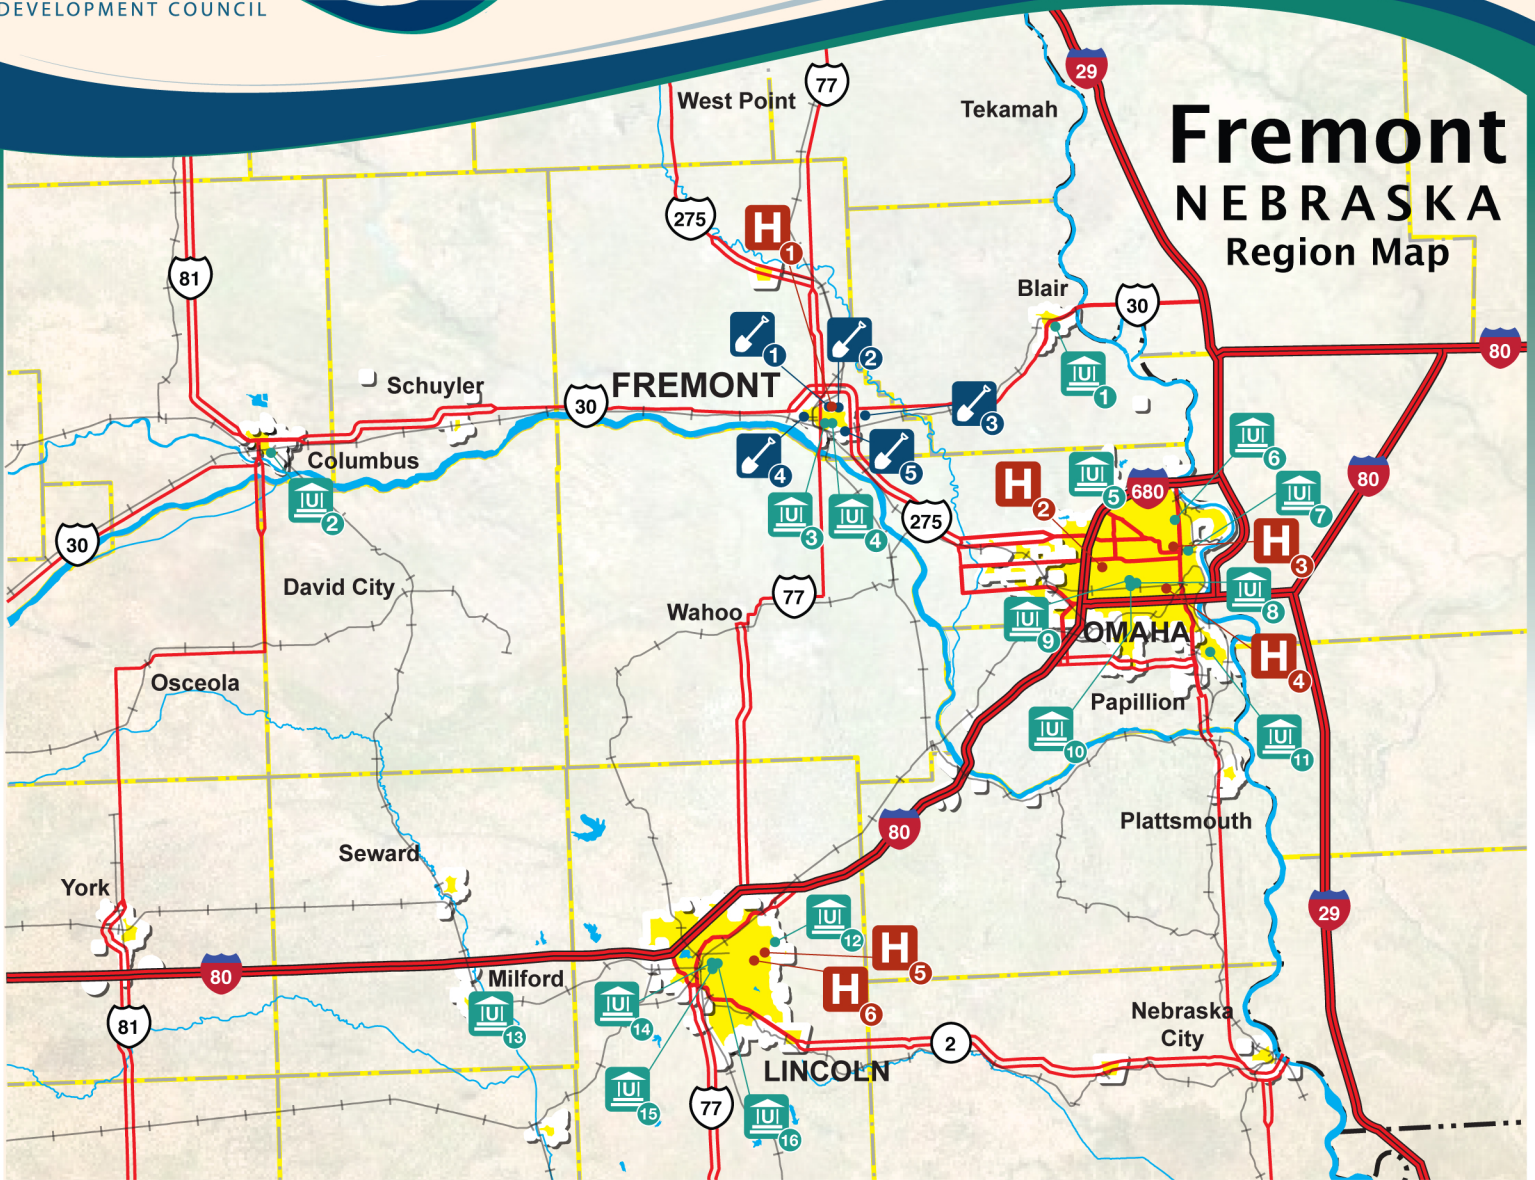

# Fremont NEBRASKA Region Map

### Land/Building Site

1. Fremont Technology Park
2. Deer Pointe Retail Development
3. Fremont Commons Retail Development
4. Christensen Field Business Park
5. Morningside North Business Park

### College/University

1. MCC Washington County Technology Center, Blair
2. Central Community College
3. Metropolitan Community College Fremont Center

4. Midland University
5. MCC Applied Technology Center, Omaha, NE
6. MCC Fort Omaha Campus
7. Creighton University
8. University of Nebraska at Omaha
9. Kiewit Institute
10. Scott Technology Center
11. Bellevue University
12. Southeast Community Tech
13. Southeast Community Tech – Milford, NE Campus

### Hospital

1. Fremont Area Medical Center
2. Children's Hospital & Medical Center
3. Creighton Medical Center
4. University of Nebraska Medical Center
5. St. Elizabeth Regional Medical Center
6. Bryan LGH Medical Center