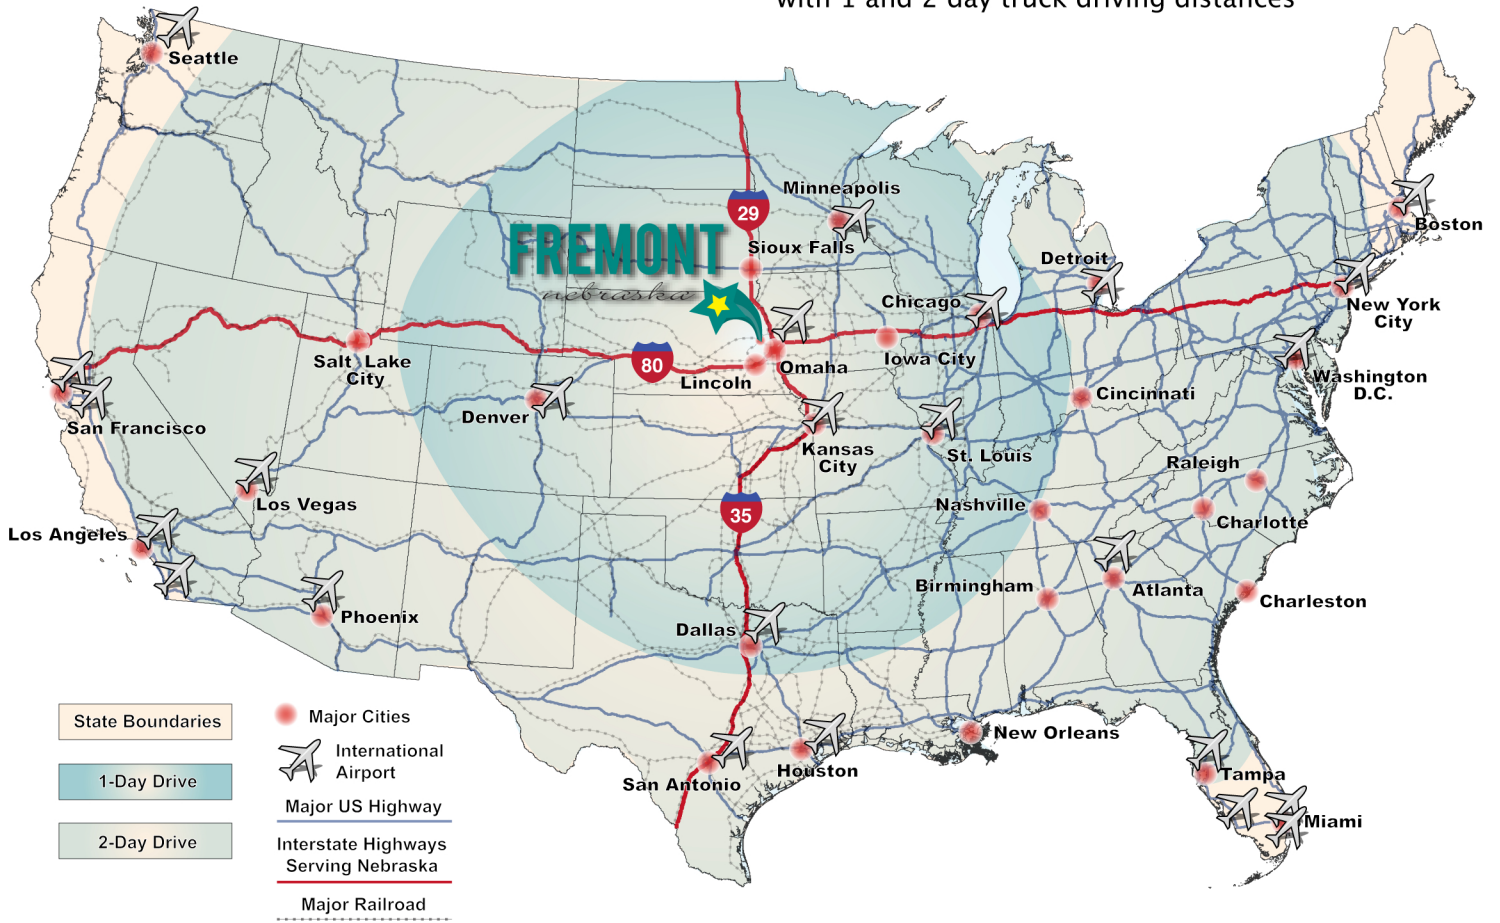

US Transportation Map

with 1 and 2 day truck driving distances

Distances from Fremont, NE:

CITY	MILES
Omaha, NE	28
Lincoln, NE	45
Des Moines, IA	150
Kansas City, MO	188
Wichita, KS	264
Minneapolis, MN	285
Fargo, ND	374
Madison, WI	380
St. Louis, MO	383
Chicago, IL	457
Denver, CO	460
Laramie, WY	470
Indianapolis, IN	554

Nearest Airports

Fremont Municipal Airport
 Eppley International Airport, Omaha - 40 minutes
 Lincoln Airport - 55 minutes

Railroads Served

Burlington Northern Santa Fe
 Union Pacific