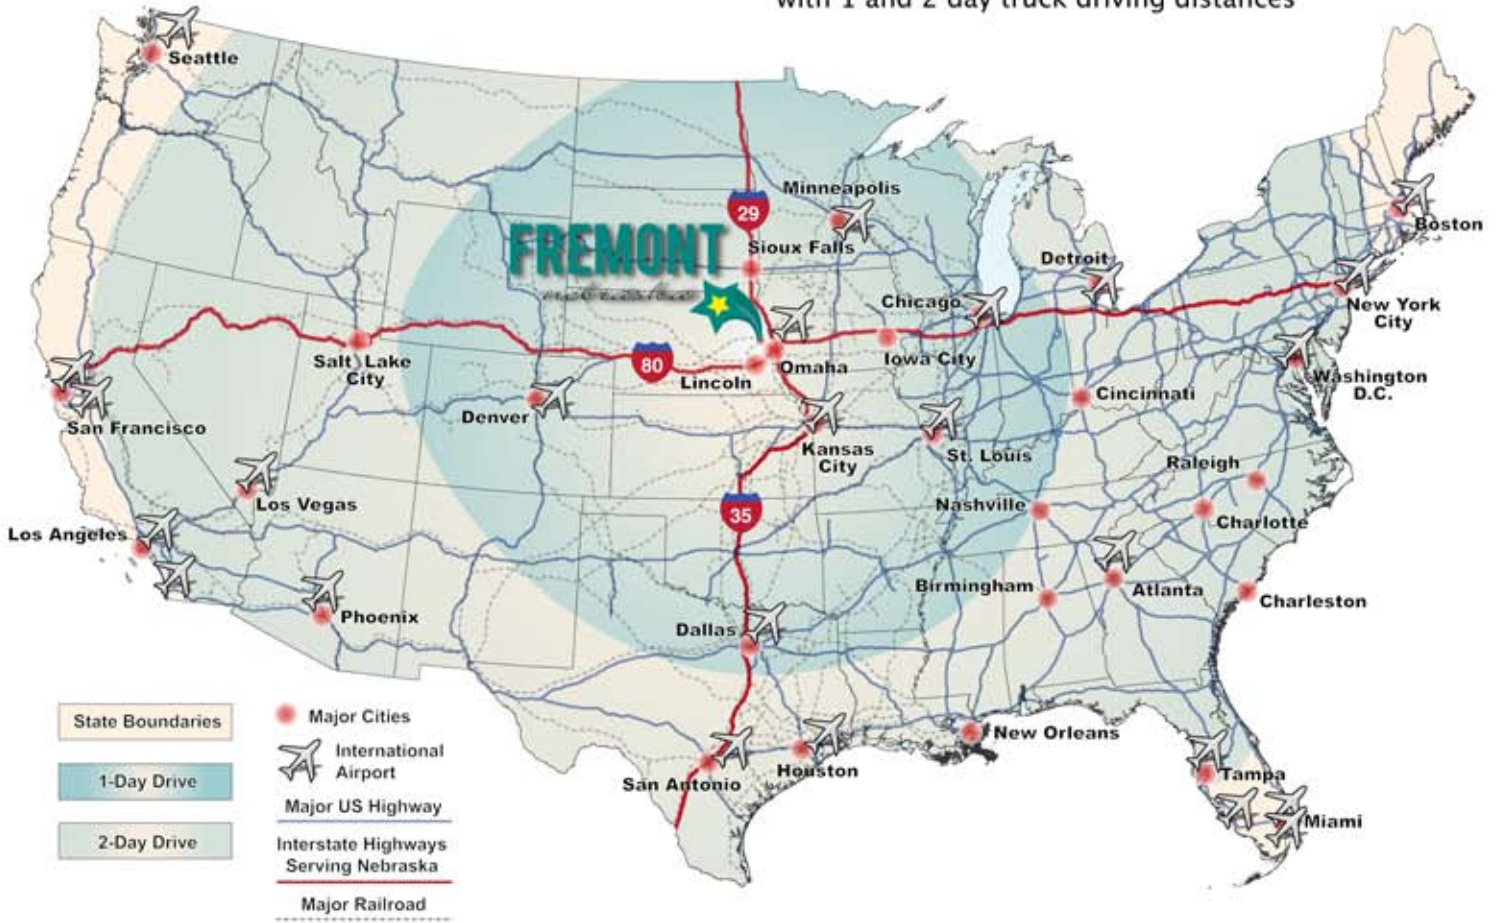

US Transportation Map with 1 and 2 day truck driving distances

Distances from Fremont, NE:

CITY	MILES
Omaha, NE	28
Lincoln, NE	45
Des Moines, IA	150
Kansas City, MO	188
Wichita, KS	264
Minneapolis, MN	285
Fargo, ND	374
Madison, WI	380
St. Louis, MO	383
Chicago, IL	457
Denver, CO	460
Laramie, WY	470
Indianapolis, IN	554

Nearest Airports

Fremont Municipal Airport
Eppley International Airport, Omaha - 40 minutes
Lincoln Airport - 55 minutes

Railroads Served

Burlington Northern Santa Fe
Union Pacific