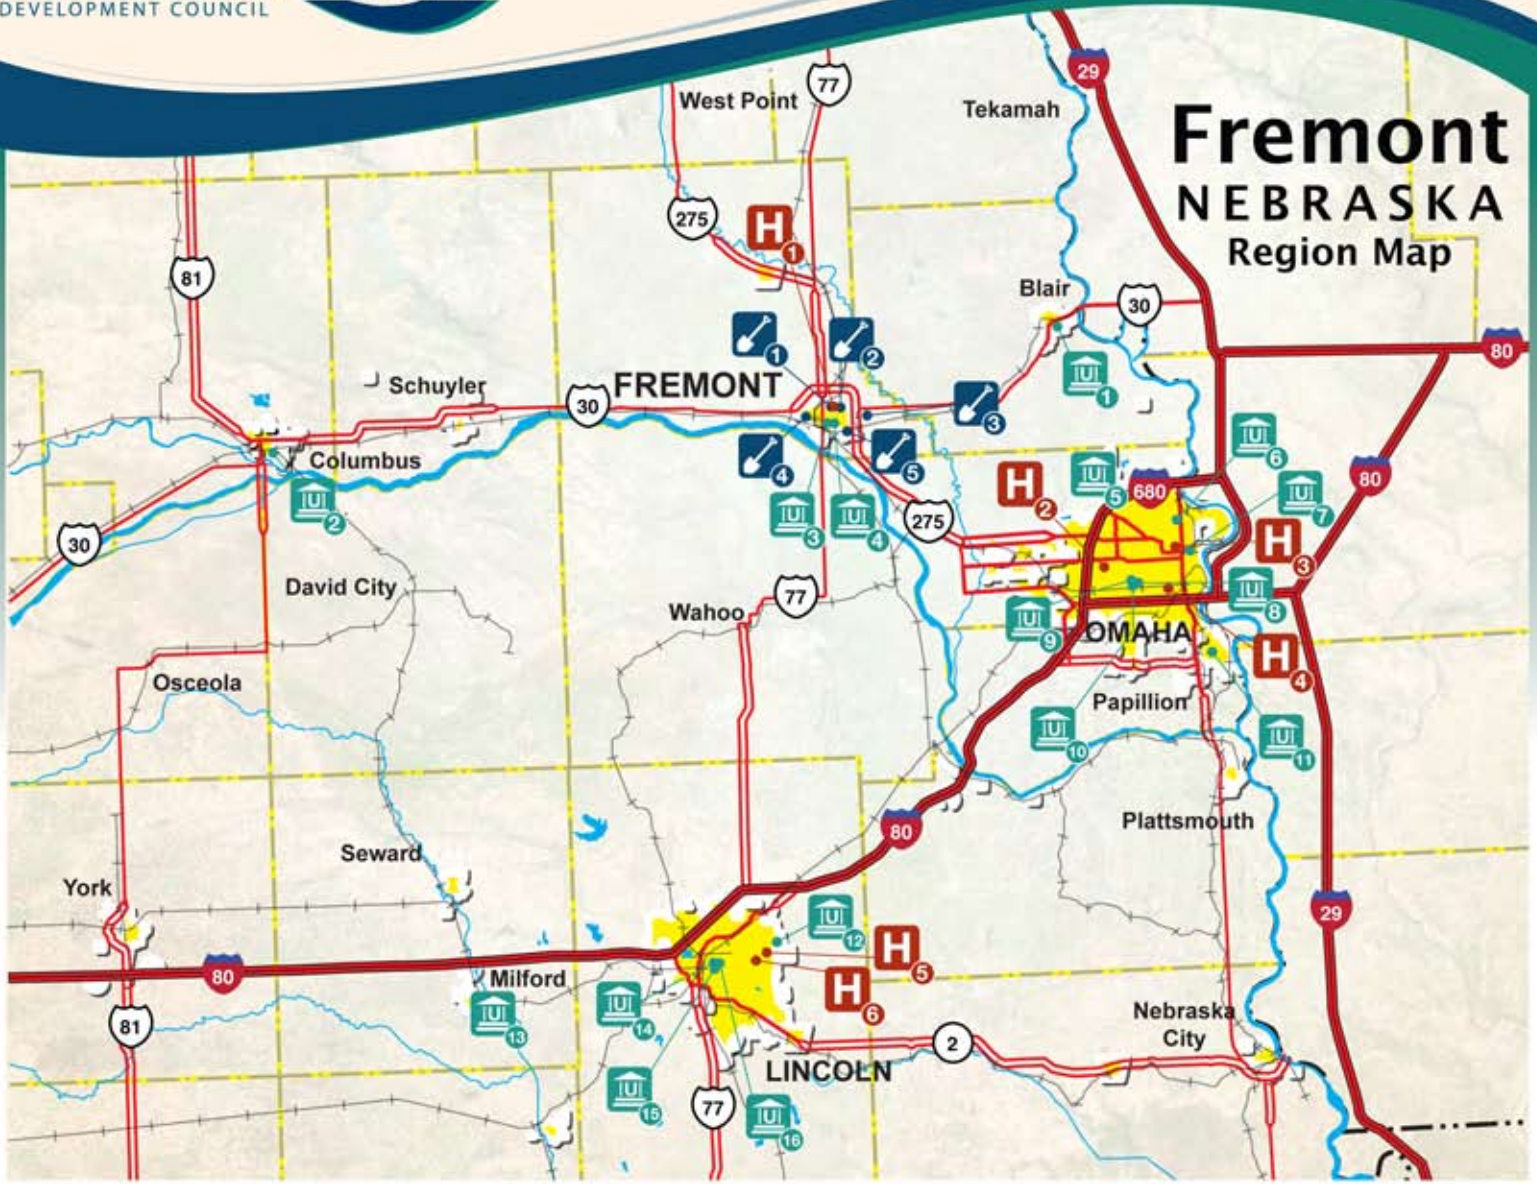

# Fremont NEBRASKA Region Map

### Land/Building Site

1. Fremont Technology Park
2. Deer Pointe Retail Development
3. Fremont Commons Retail Development
4. Christensen Field Business Park
5. Morningside North Business Park

### College/University

1. MCC Washington County Technology Center, Blair
2. Central Community College
3. Metropolitan Community College Fremont Center

4. Midland University
5. MCC Applied Technology Center, Omaha, NE
6. MCC Fort Omaha Campus
7. Creighton University
8. University of Nebraska at Omaha
9. Kiewit Institute
10. Scott Technology Center
11. Bellevue University
12. Southeast Community Tech
13. Southeast Community Tech – Milford, NE Campus

### Hospital

1. Fremont Area Medical Center
2. Children's Hospital & Medical Center
3. Creighton Medical Center
4. University of Nebraska Medical Center
5. St. Elizabeth Regional Medical Center
6. Bryan LGH Medical Center